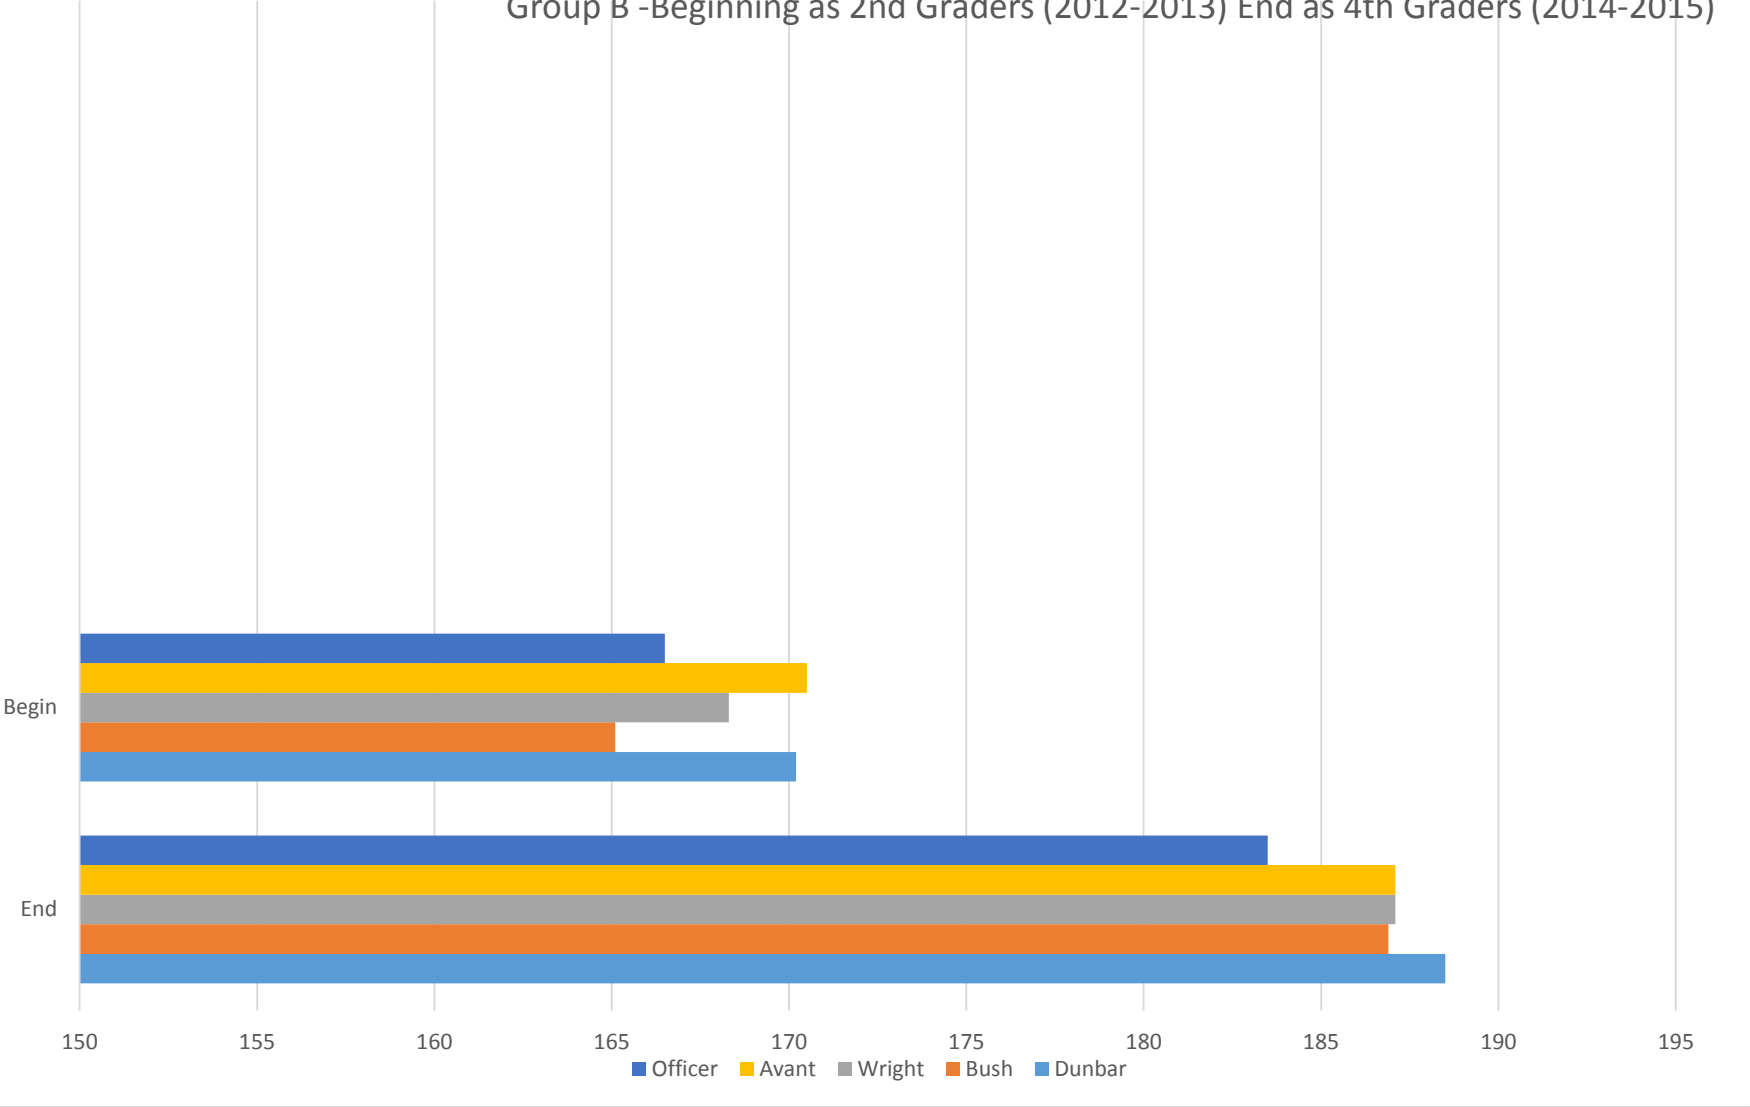

Longevity/Historical Reading NWEA Record by RIT Comparisons
Group A -Beginning as 1st Graders (2012-2013) End as 3rd Graders (2014-2015)

*Restructured 3rd Grade Team
NEW ELA Teacher

Longevity/Historical Reading NWEA Record by RIT Comparisons
Group B - Beginning as 2nd Graders (2012-2013) End as 4th Graders (2014-2015)

Longevity/Historical Reading NWEA Record by RIT Comparisons
Group C -Beginning as 3rd Graders (2012-2013) End as 5th Graders (2014-2015)

Longevity/Historical Reading NWEA Record by RIT Comparisons
Group D -Beginning as 1st Graders (2013-2014) End as 2nd Graders (2014-2015)