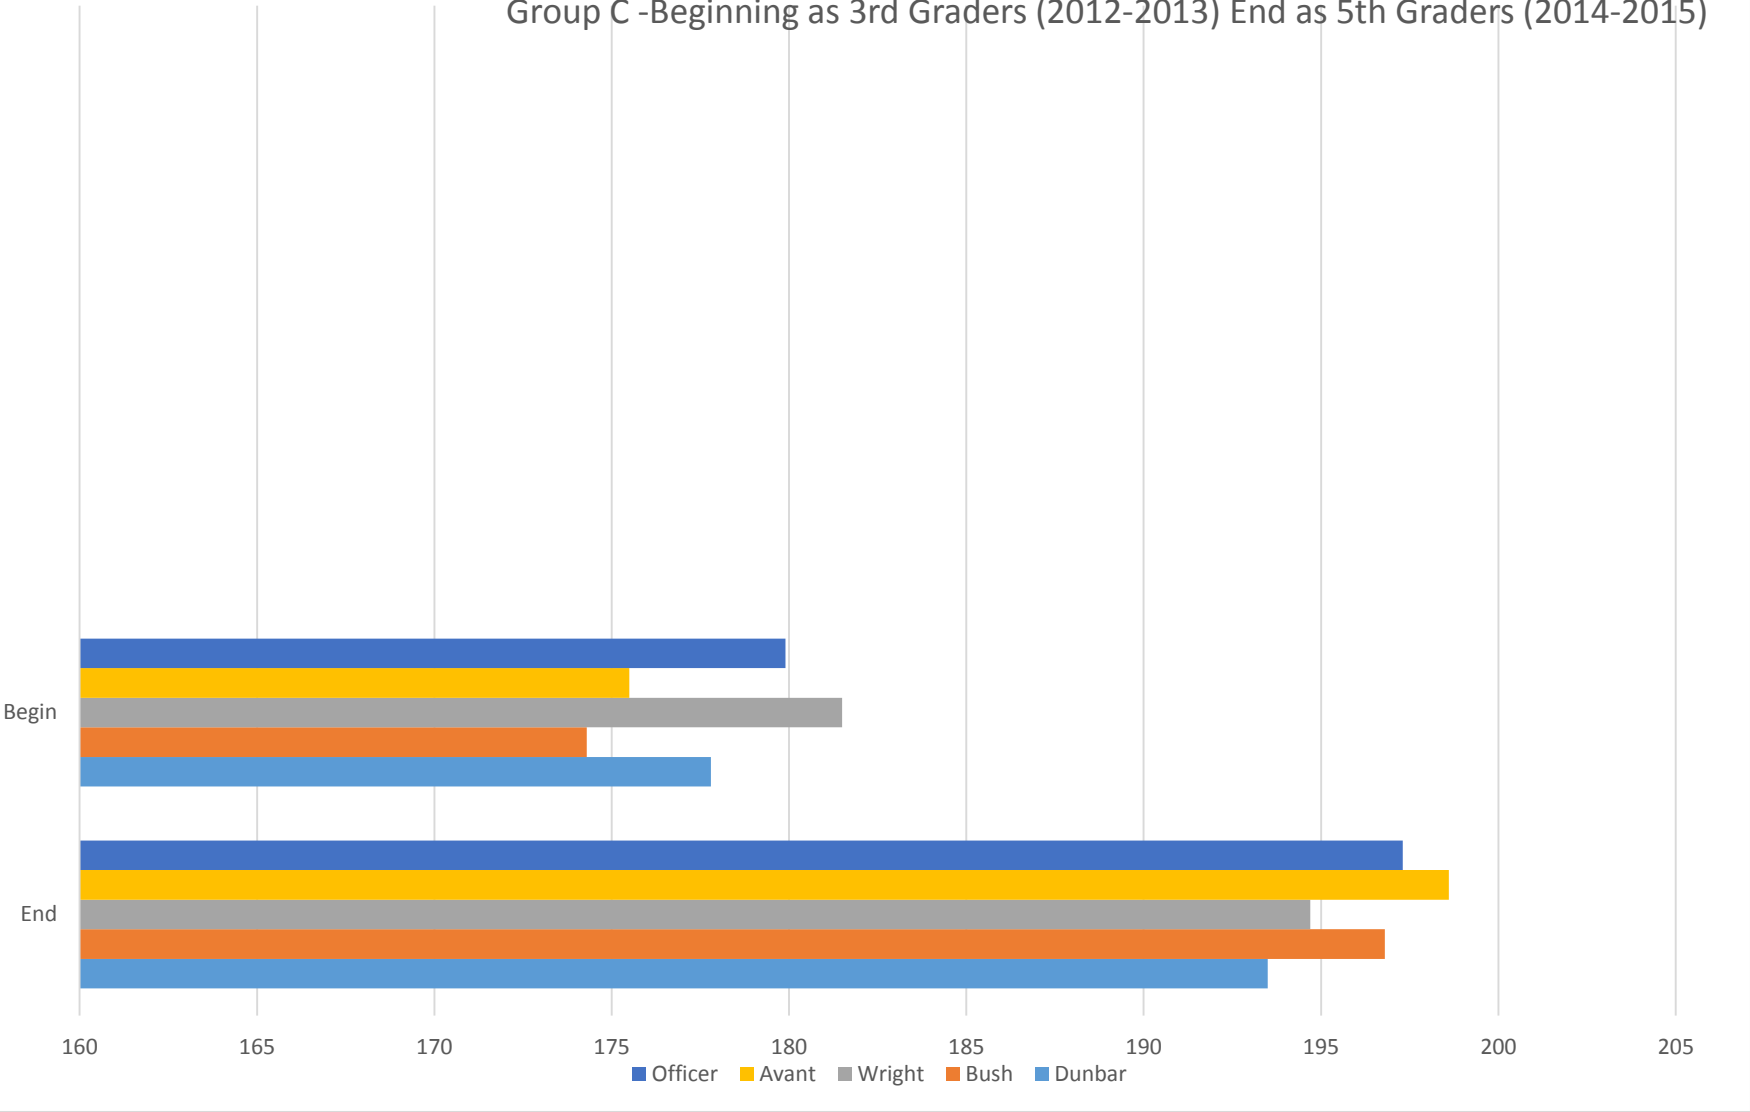

Longevity/Historical Reading NWEA Record by RIT Comparisons
Group A -Beginning as 1st Graders (2012-2013) End as 3rd Graders (2014-2015)

*Restructured 3rd Grade Team
NEW ELA Teacher

Longevity/Historical Reading NWEA Record by RIT Comparisons
Group B - Beginning as 2nd Graders (2012-2013) End as 4th Graders (2014-2015)

Longevity/Historical Reading NWEA Record by RIT Comparisons
Group C -Beginning as 3rd Graders (2012-2013) End as 5th Graders (2014-2015)

Longevity/Historical Reading NWEA Record by RIT Comparisons
Group D -Beginning as 1st Graders (2013-2014) End as 2nd Graders (2014-2015)