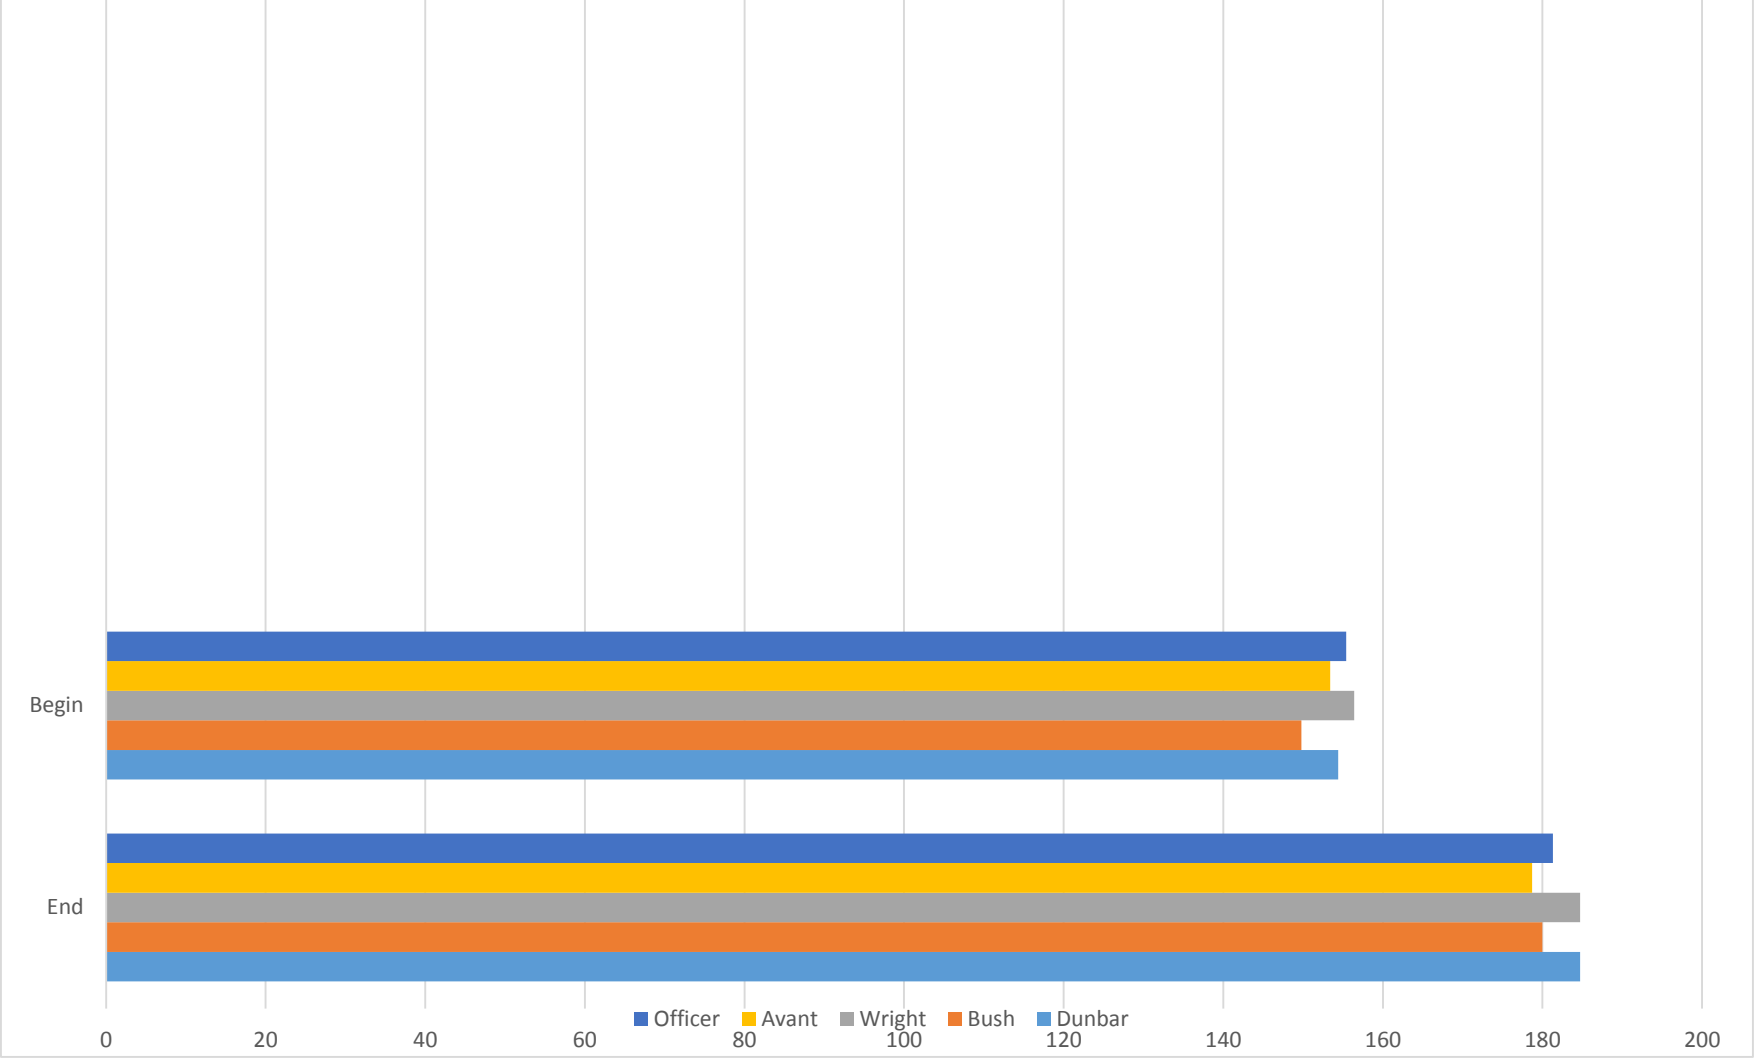

Longevity/Historical Reading NWEA Record by RIT Comparisons
Group A -Beginning as 1st Graders (2012-2013) End as 3rd Graders (2014-2015)

*Restructured 3rd Grade Team
NEW ELA Teacher

Longevity/Historical Reading NWEA Record by RIT Comparisons
Group B - Beginning as 2nd Graders (2012-2013) End as 4th Graders (2014-2015)

Longevity/Historical Reading NWEA Record by RIT Comparisons
Group C -Beginning as 3rd Graders (2012-2013) End as 5th Graders (2014-2015)

Longevity/Historical Reading NWEA Record by RIT Comparisons
Group D -Beginning as 1st Graders (2013-2014) End as 2nd Graders (2014-2015)