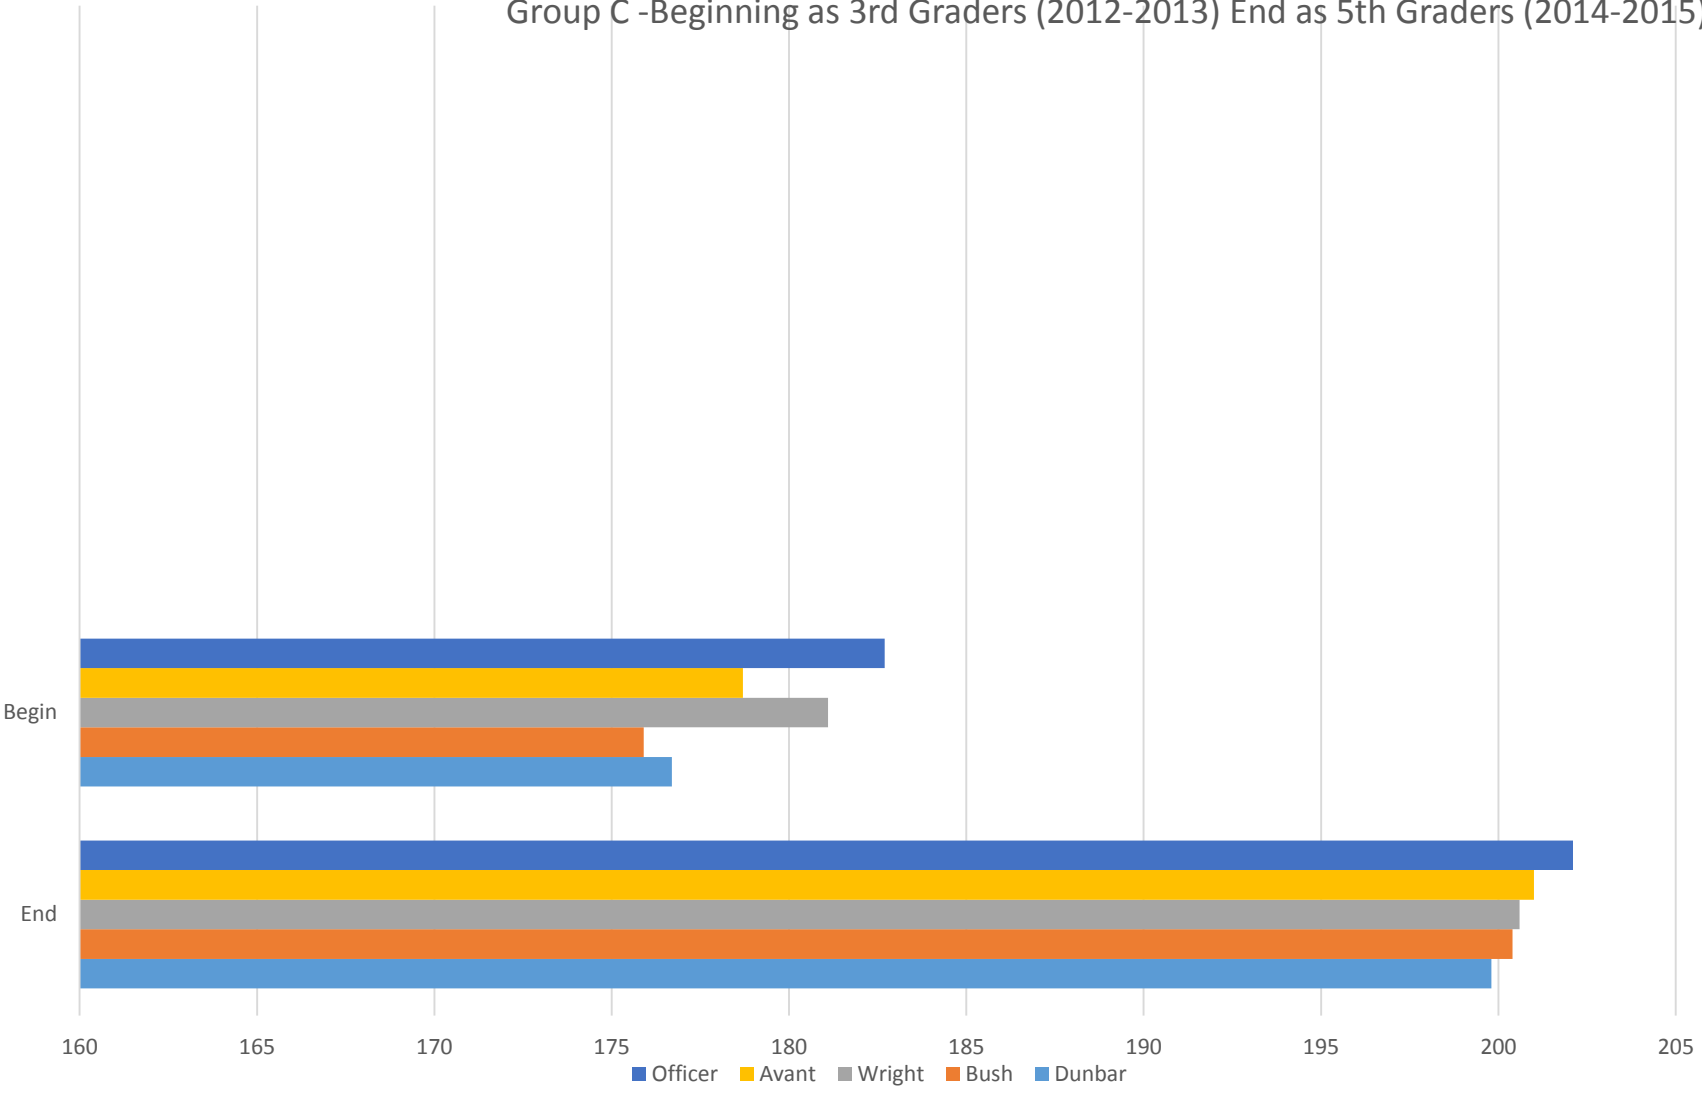

Longevity/Historical Math NWEA Record by RIT Comparisons
Group D -Beginning as 1st Graders (2013-2014) End as 2nd Graders (2014-2015)

Longevity/Historical Math NWEA Record by RIT Comparisons
Group C -Beginning as 3rd Graders (2012-2013) End as 5th Graders (2014-2015)