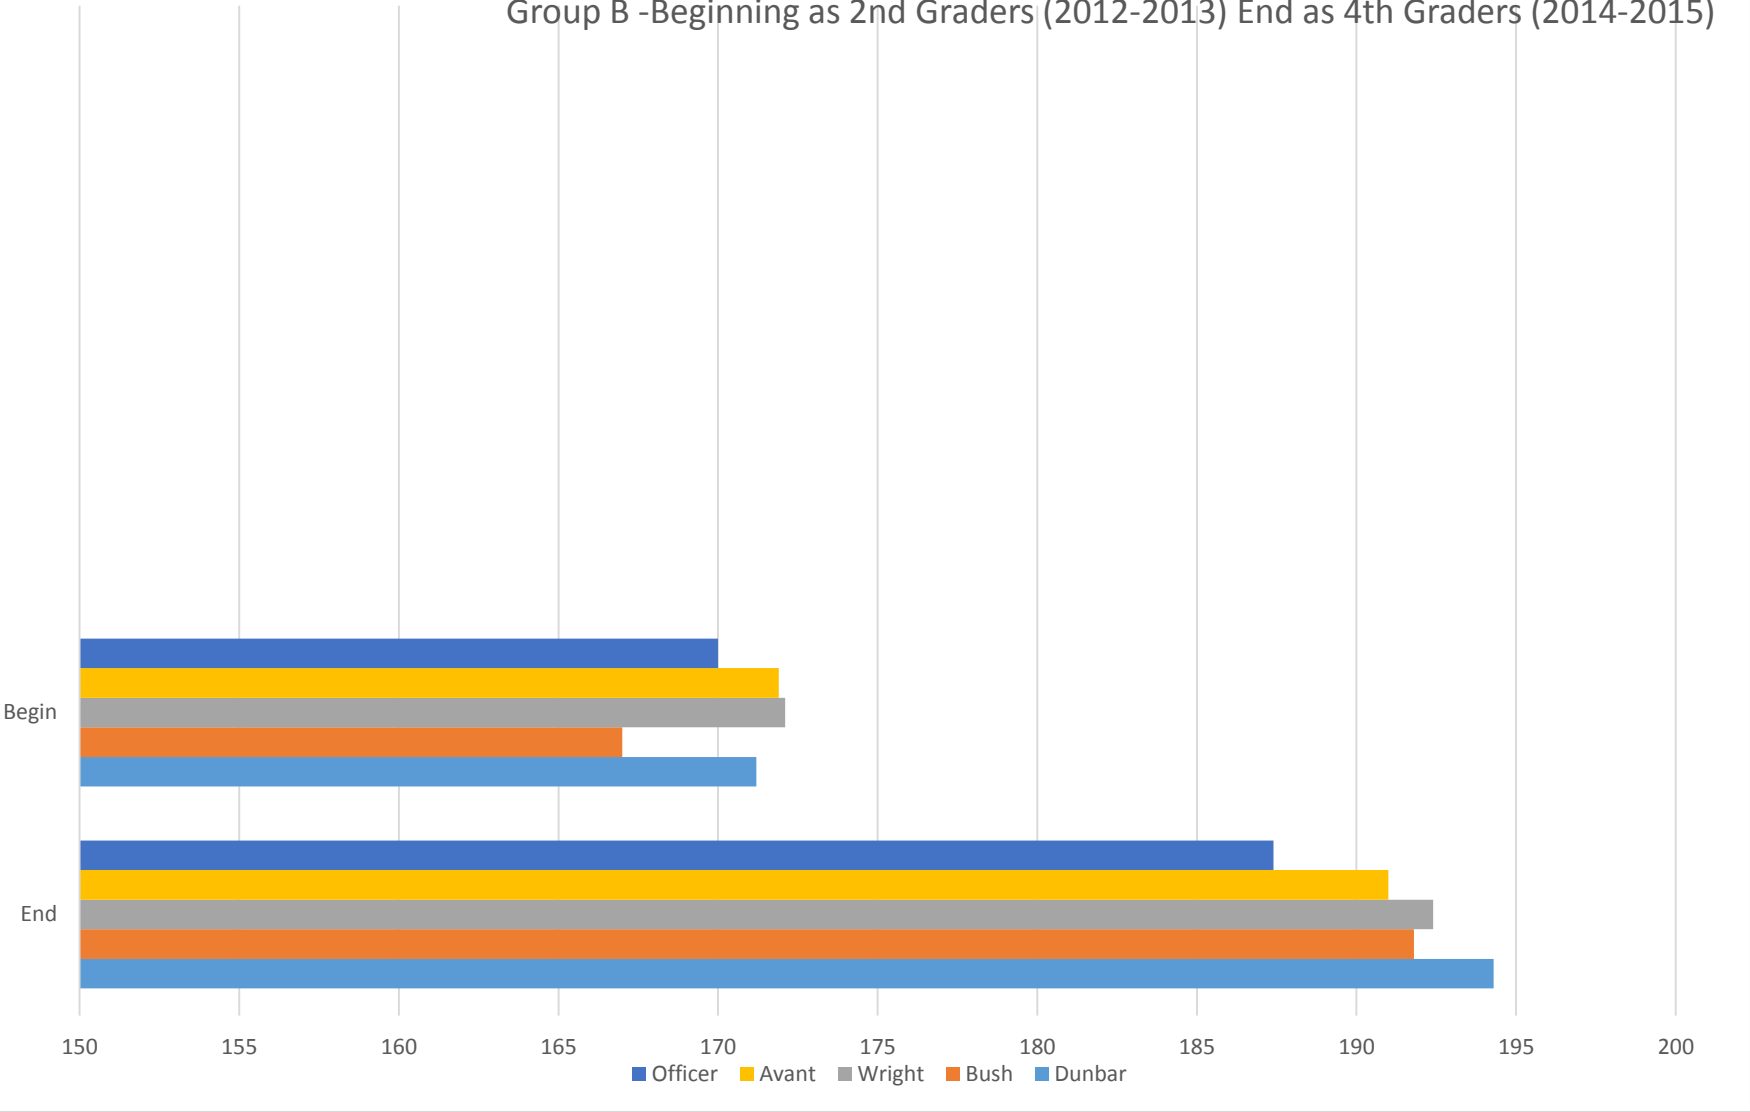

Longevity/Historical Math NWEA Record by RIT Comparisons  
Group A -Beginning as 1st Graders (2012-2013) End as 3rd Graders (2014-2015)

\*Restructured 3<sup>rd</sup> Grade Team

Longevity/Historical Math NWEA Record by RIT Comparisons  
Group B -Beginning as 2nd Graders (2012-2013) End as 4th Graders (2014-2015)