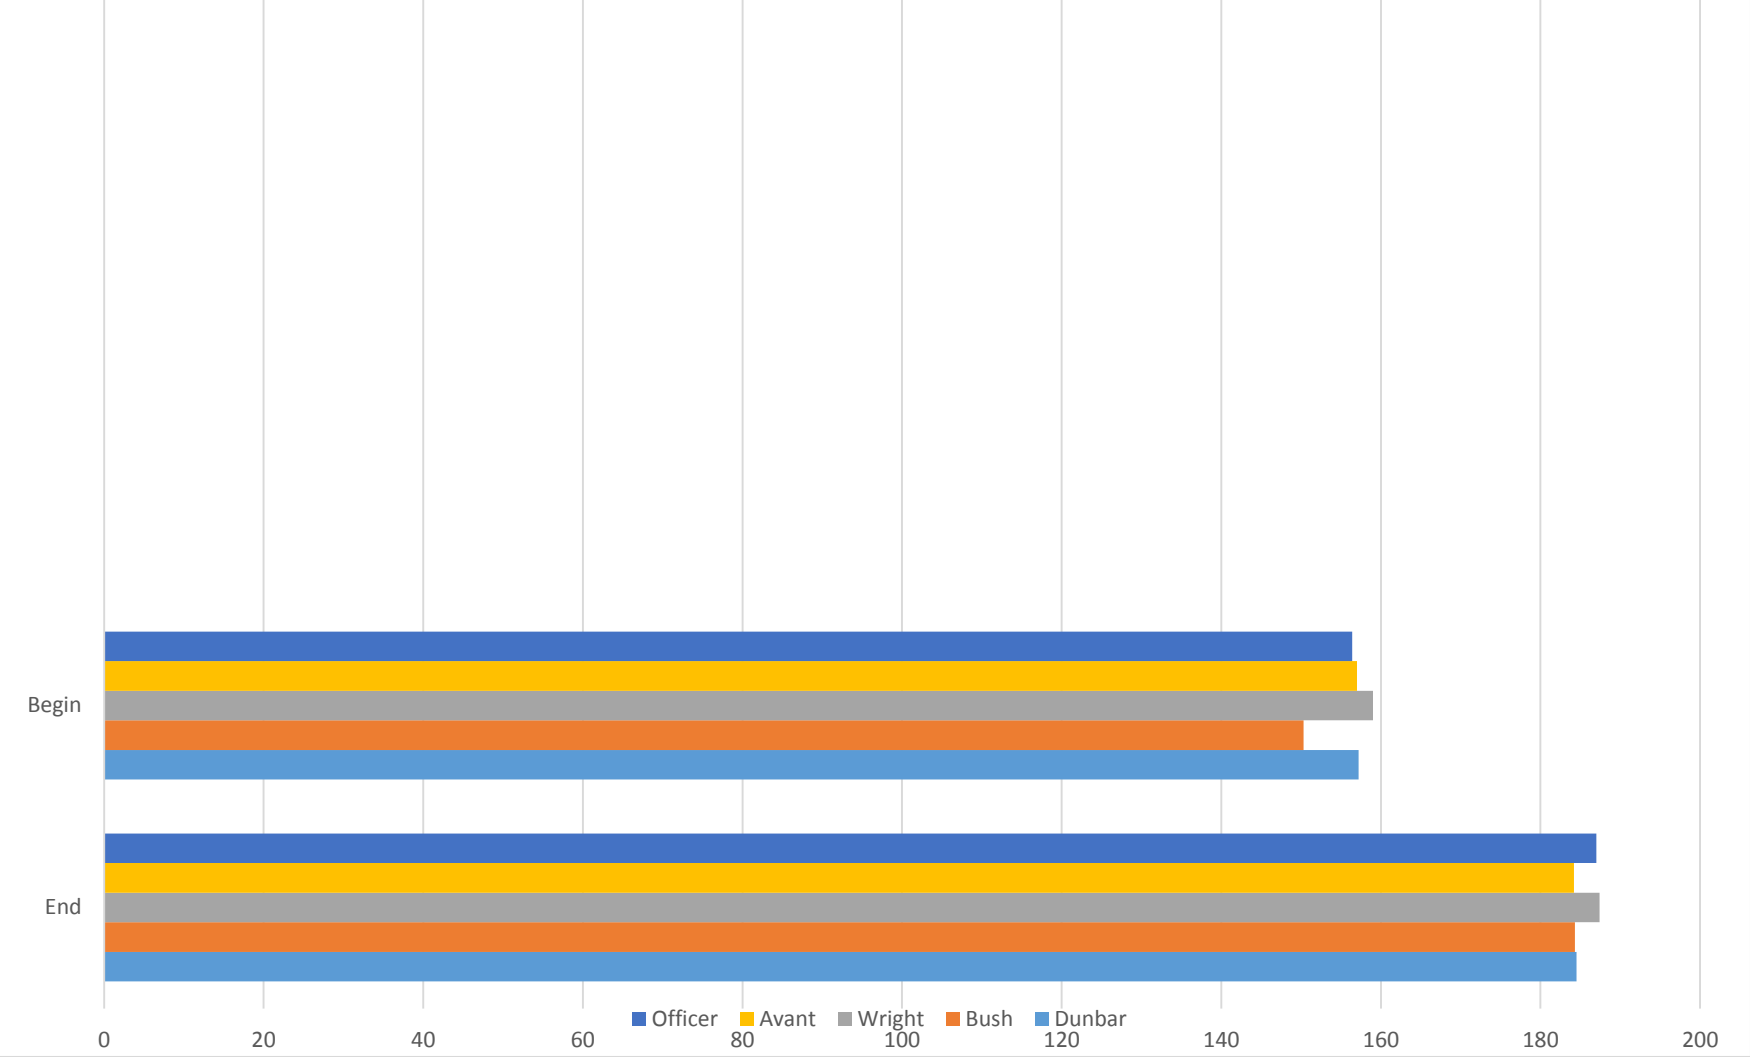

Longevity/Historical Math NWEA Record by RIT Comparisons  
Group A -Beginning as 1st Graders (2012-2013) End as 3rd Graders (2014-2015)

\*Restructured 3<sup>rd</sup> Grade Team

Longevity/Historical Math NWEA Record by RIT Comparisons  
Group B -Beginning as 2nd Graders (2012-2013) End as 4th Graders (2014-2015)

Longevity/Historical Math NWEA Record by RIT Comparisons  
Group C -Beginning as 3rd Graders (2012-2013) End as 5th Graders (2014-2015)

Longevity/Historical Math NWEA Record by RIT Comparisons  
Group D -Beginning as 1st Graders (2013-2014) End as 2nd Graders (2014-2015)