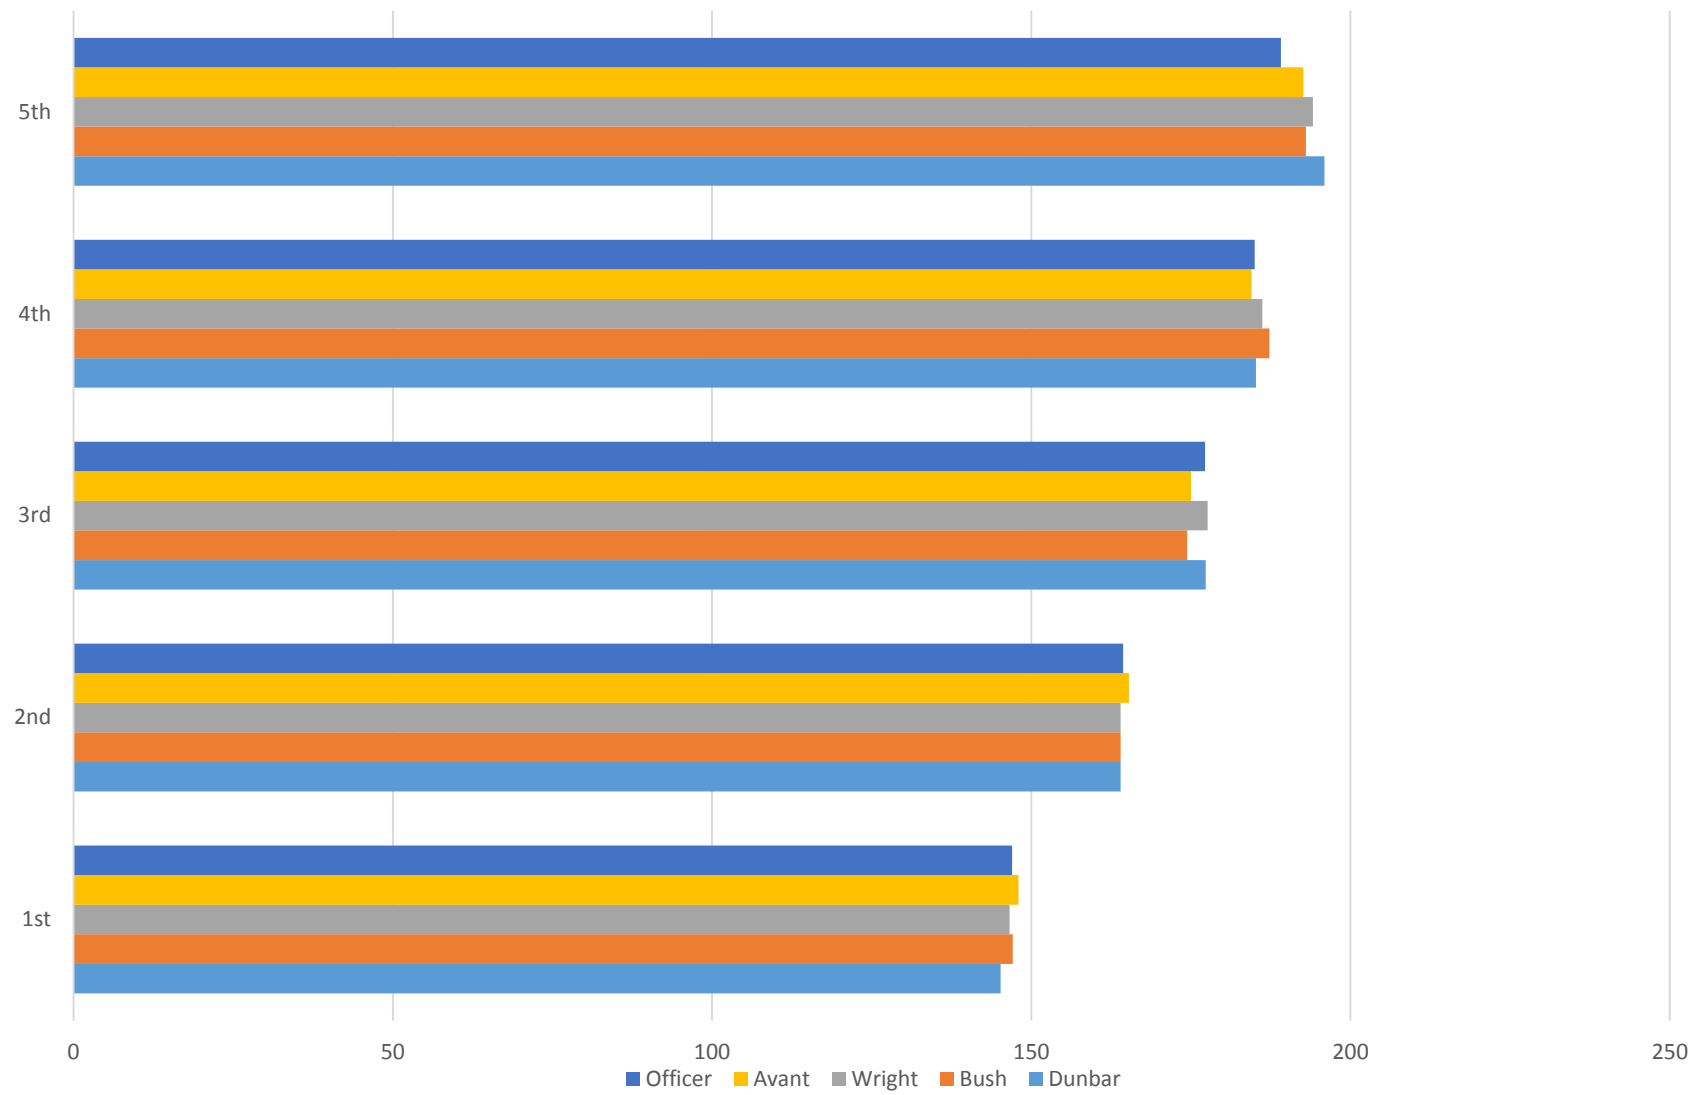

Fall 2015-2016 Math RIT Data Comparisons By Grade Level and School

Fall 2015-2016 Reading RIT Data Comparisons by Grade Level and School